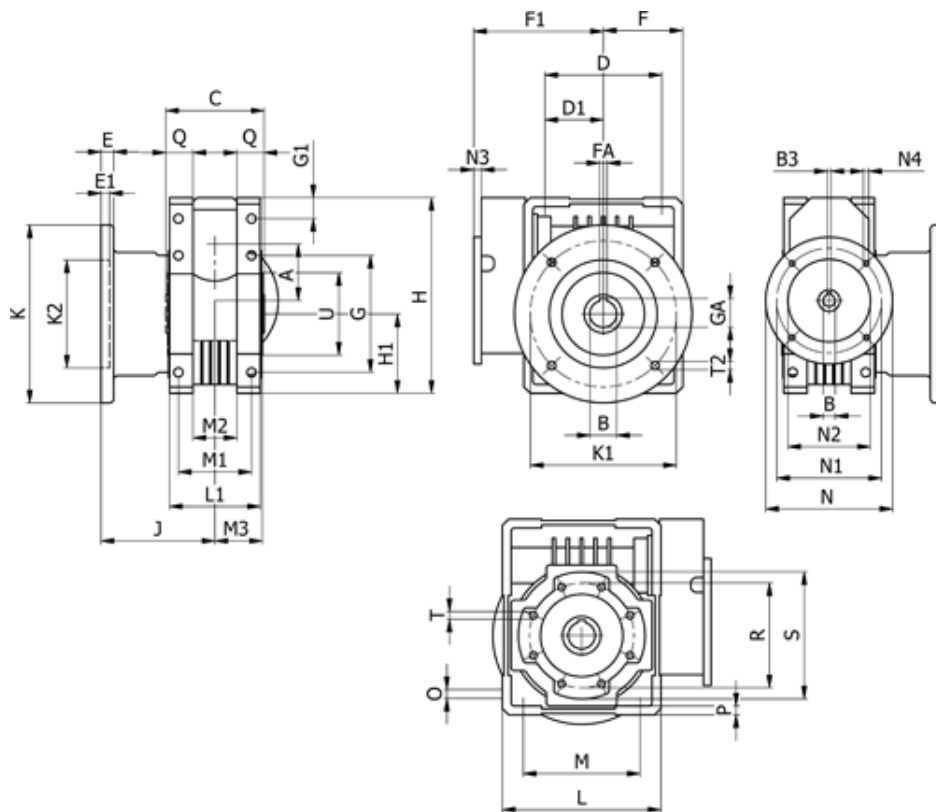

Article number: 3921110069425

Description: Worm gear
WR 110-UF1-69-71B5, without lubrication

Measures

A = 110.10	E = 20	H = 308.0	M = 184	N4 = M8x14	U = 110
B = 42	E1 = 12	H1 = 125.0	M1 = 115	O = 11.5	
B1 E7 = 19	F = 125	J = 179.5	M2 = 69	P = 11	
B2 = 21.8	F1 = 185	K = 280	M3 = 73.0	Q = 45	
B3 H9 = 6	FA = 12	K1 = 230	N = 160	R = 130	
C = 155	G = 184	K2 = 170	N1 = 130	S = 150	
D = 174.0	G1 = 58.0	L = 250	N2 = 110	T = M10x18	
D1 = 82.0	GA = 45.3	L1 = 143	N3 = 11.0	T2 = 13.0	